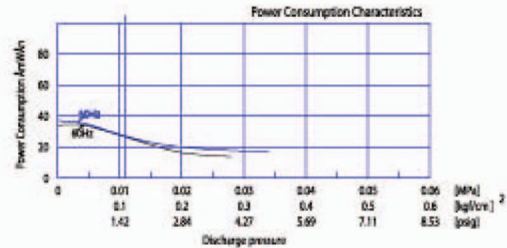

Specification**USA****Europe**

LA-28B

Voltage :	115V AC	230V AC
Maximum Airflow :	1.34 cfm	41 lpm
Maximum Pressure :	3.91 psig	.33 bar
Frequency :	60 Hz	50 Hz
Noise Level :	38 dB(A) Max. @ 1 meter	
Coil Insulation Class :	UL Class A	
Gross Weight :	6.2 lbs	2.8 kg
Recognition :	UL	CE

**NOMINAL PERFORMANCE****Dimensions (mm)**