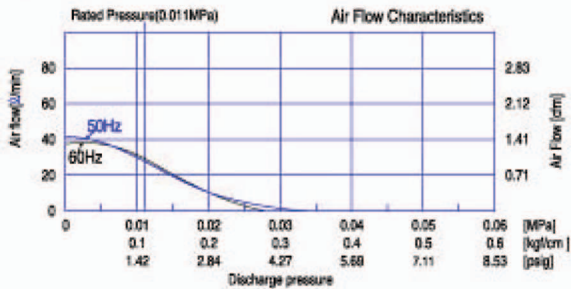

Specification**USA****Europe**

LA-28B

Voltage :	115V AC	230V AC
Maximum Airflow :	1.34 cfm	41 lpm
Maximum Pressure :	3.91 psig	.33 bar
Frequency :	60 Hz	50 Hz
Noise Level :	38 dB(A) Max. @ 1 meter	
Coil Insulation Class :	UL Class A	
Gross Weight :	6.2 lbs	2.8 kg
Recognition :	UL	CE

**NOMINAL PERFORMANCE****Dimensions (mm)**